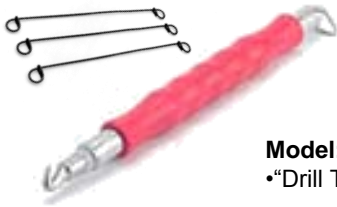

## Box Lid Stapler

**Model: CI60**

- 16mm Manual Box Lid Stapler
- Adjustable Setting for staple Shape
- Adjustable Setting for Staple Depth

## Wire Tying Tools

**Model: B200**

- “Drill Type” Wire Tying Tool

## Twist Tie

**Model: C17**

- 3mm x 100m Rolls
- PVC Coated Twist Tie & Clipper
- Colour: Green

**Model: C19B/C19W**

- 3mm x 400m Rolls
- PVC Coated Twist Tie
- Colour: Black or White

## Ink Stencilling Products

**Model: RE50**

- Ink Pad
- 175mm x 100mm

**Model: RE20**

- Complete Ink Roller

**Model: RE30**

- Roller Handle
- 75mm

**Model: RE10**