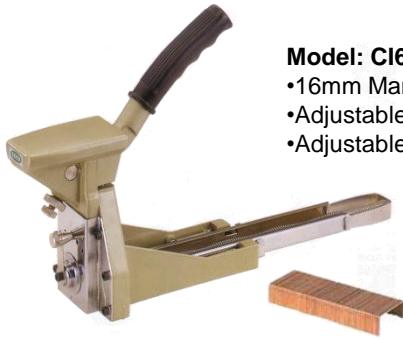

## Box Lid Stapler

**Model: CI60**

- 16mm Manual Box Lid Stapler
- Adjustable Setting for staple Shape
- Adjustable Setting for Staple Depth

## Wire Tying Tools

**Model: B200**

- “Drill Type” Wire Tying Tool

## Twist Tie

**Model: C17**

- 3mm x 100m Rolls
- PVC Coated Twist Tie & Clipper
- Colour: Green

**Model: C19B/C19W**

- 3mm x 400m Rolls
- PVC Coated Twist Tie
- Colour: Black or White

## Ink Stencilling Products

**Model: RE50**

- Ink Pad
- 175mm x 100mm

**Model: RE20**

- Complete Ink Roller

**Model: RE30**

- Roller Handle
- 75mm

**Model: RE10**