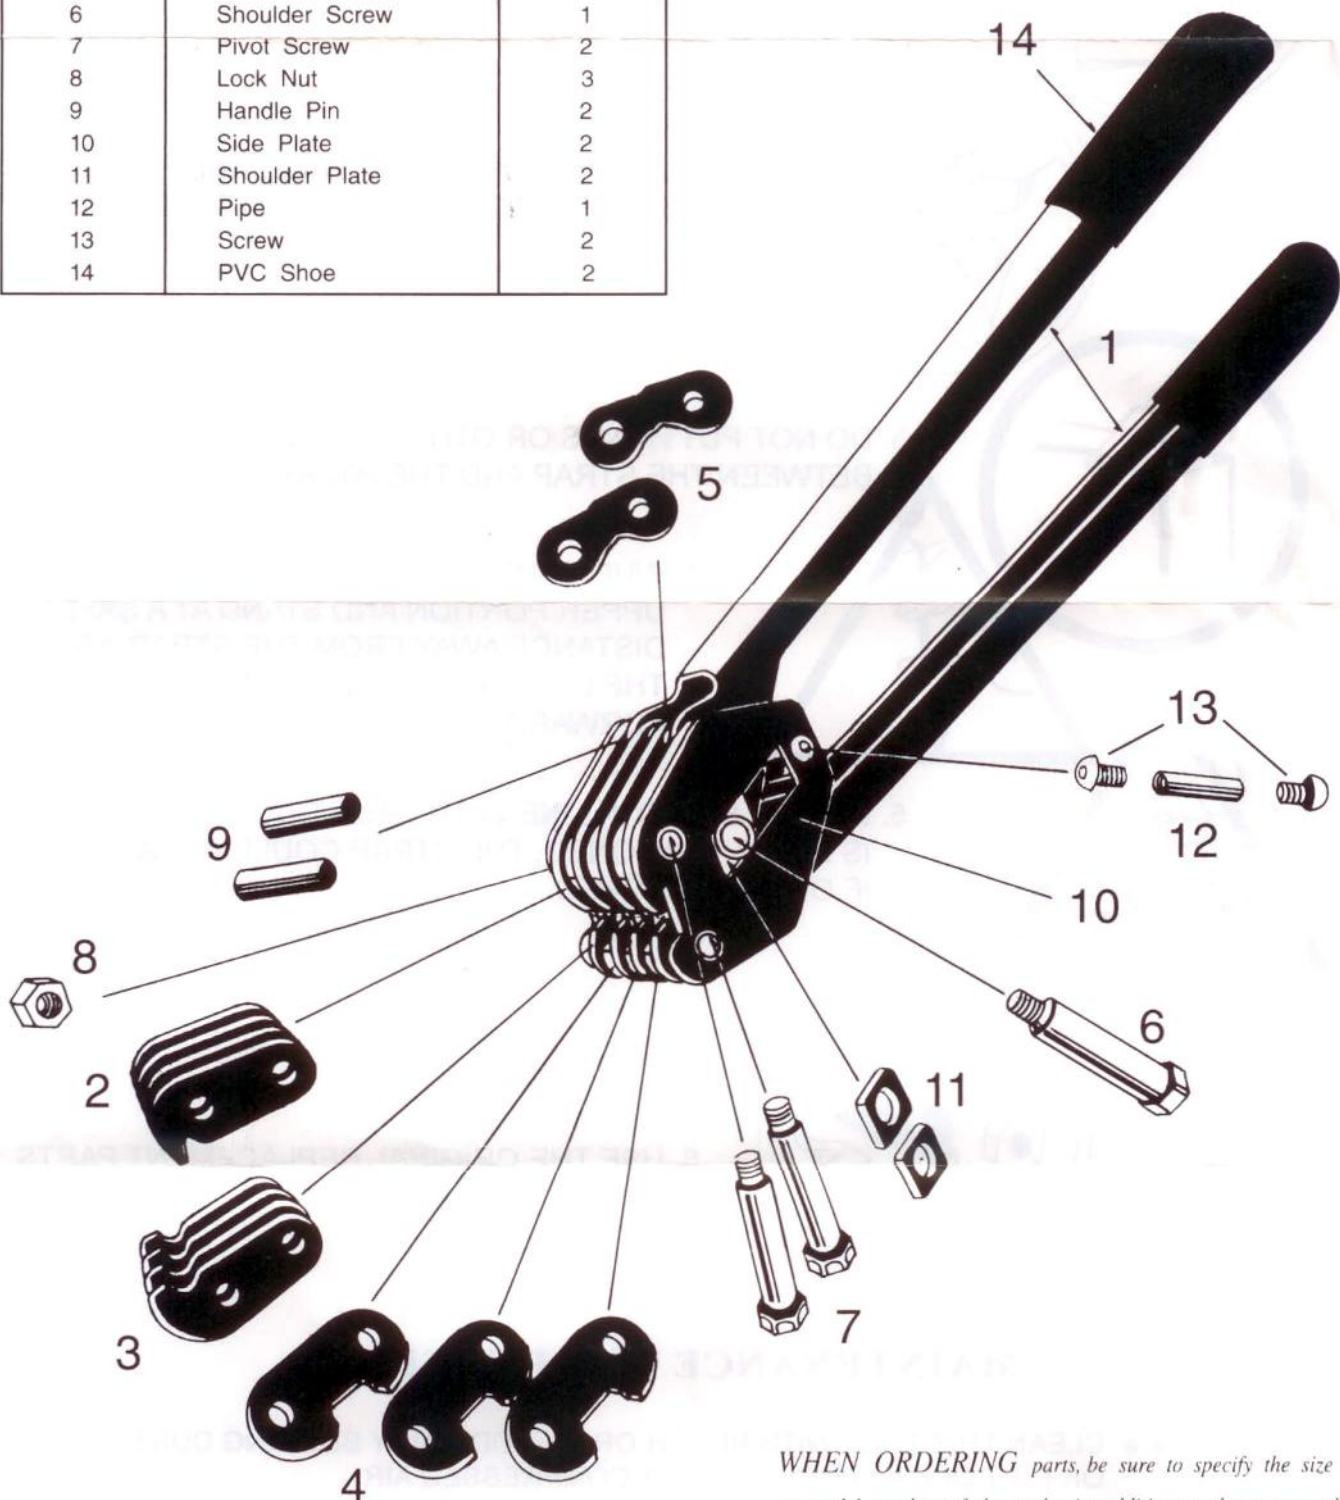

SEALER

For Polyester Strapping
use with gripper seals

PARTS LIST		
Part No.	Part Name	Qty/Tool
1	Handle	2
2	Long Jaw	4
3	Short Jaw	4
4	Shear	3
5	Connecting Plate	2
6	Shoulder Screw	1
7	Pivot Screw	2
8	Lock Nut	3
9	Handle Pin	2
10	Side Plate	2
11	Shoulder Plate	2
12	Pipe	1
13	Screw	2
14	PVC Shoe	2

WHEN ORDERING parts, be sure to specify the size or model number of the sealer, in addition to the part number.