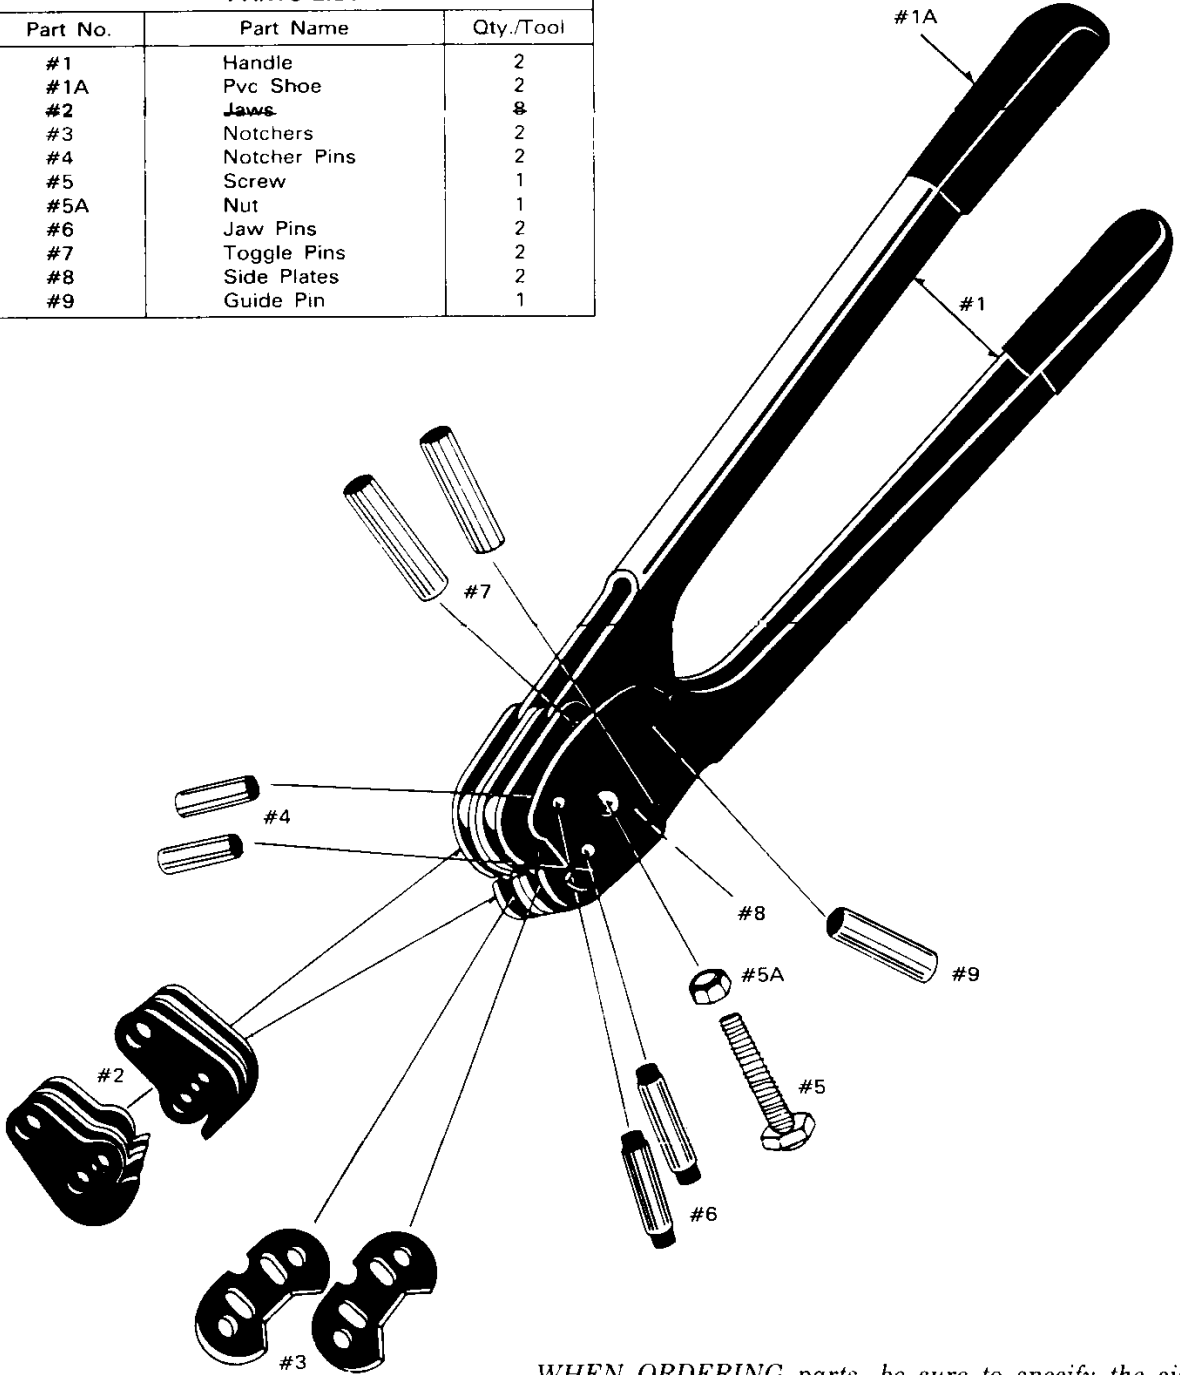

# STEEL STRAPPING SEALER

For Steel Strapping

PARTS LIST		
Part No.	Part Name	Qty./Tool
#1	Handle	2
#1A	Pvc Shoe	2
#2	Jaws	8
#3	Notchers	2
#4	Notcher Pins	2
#5	Screw	1
#5A	Nut	1
#6	Jaw Pins	2
#7	Toggle Pins	2
#8	Side Plates	2
#9	Guide Pin	1

*WHEN ORDERING parts, be sure to specify the size or model number of the sealer, in addition to the part number.*